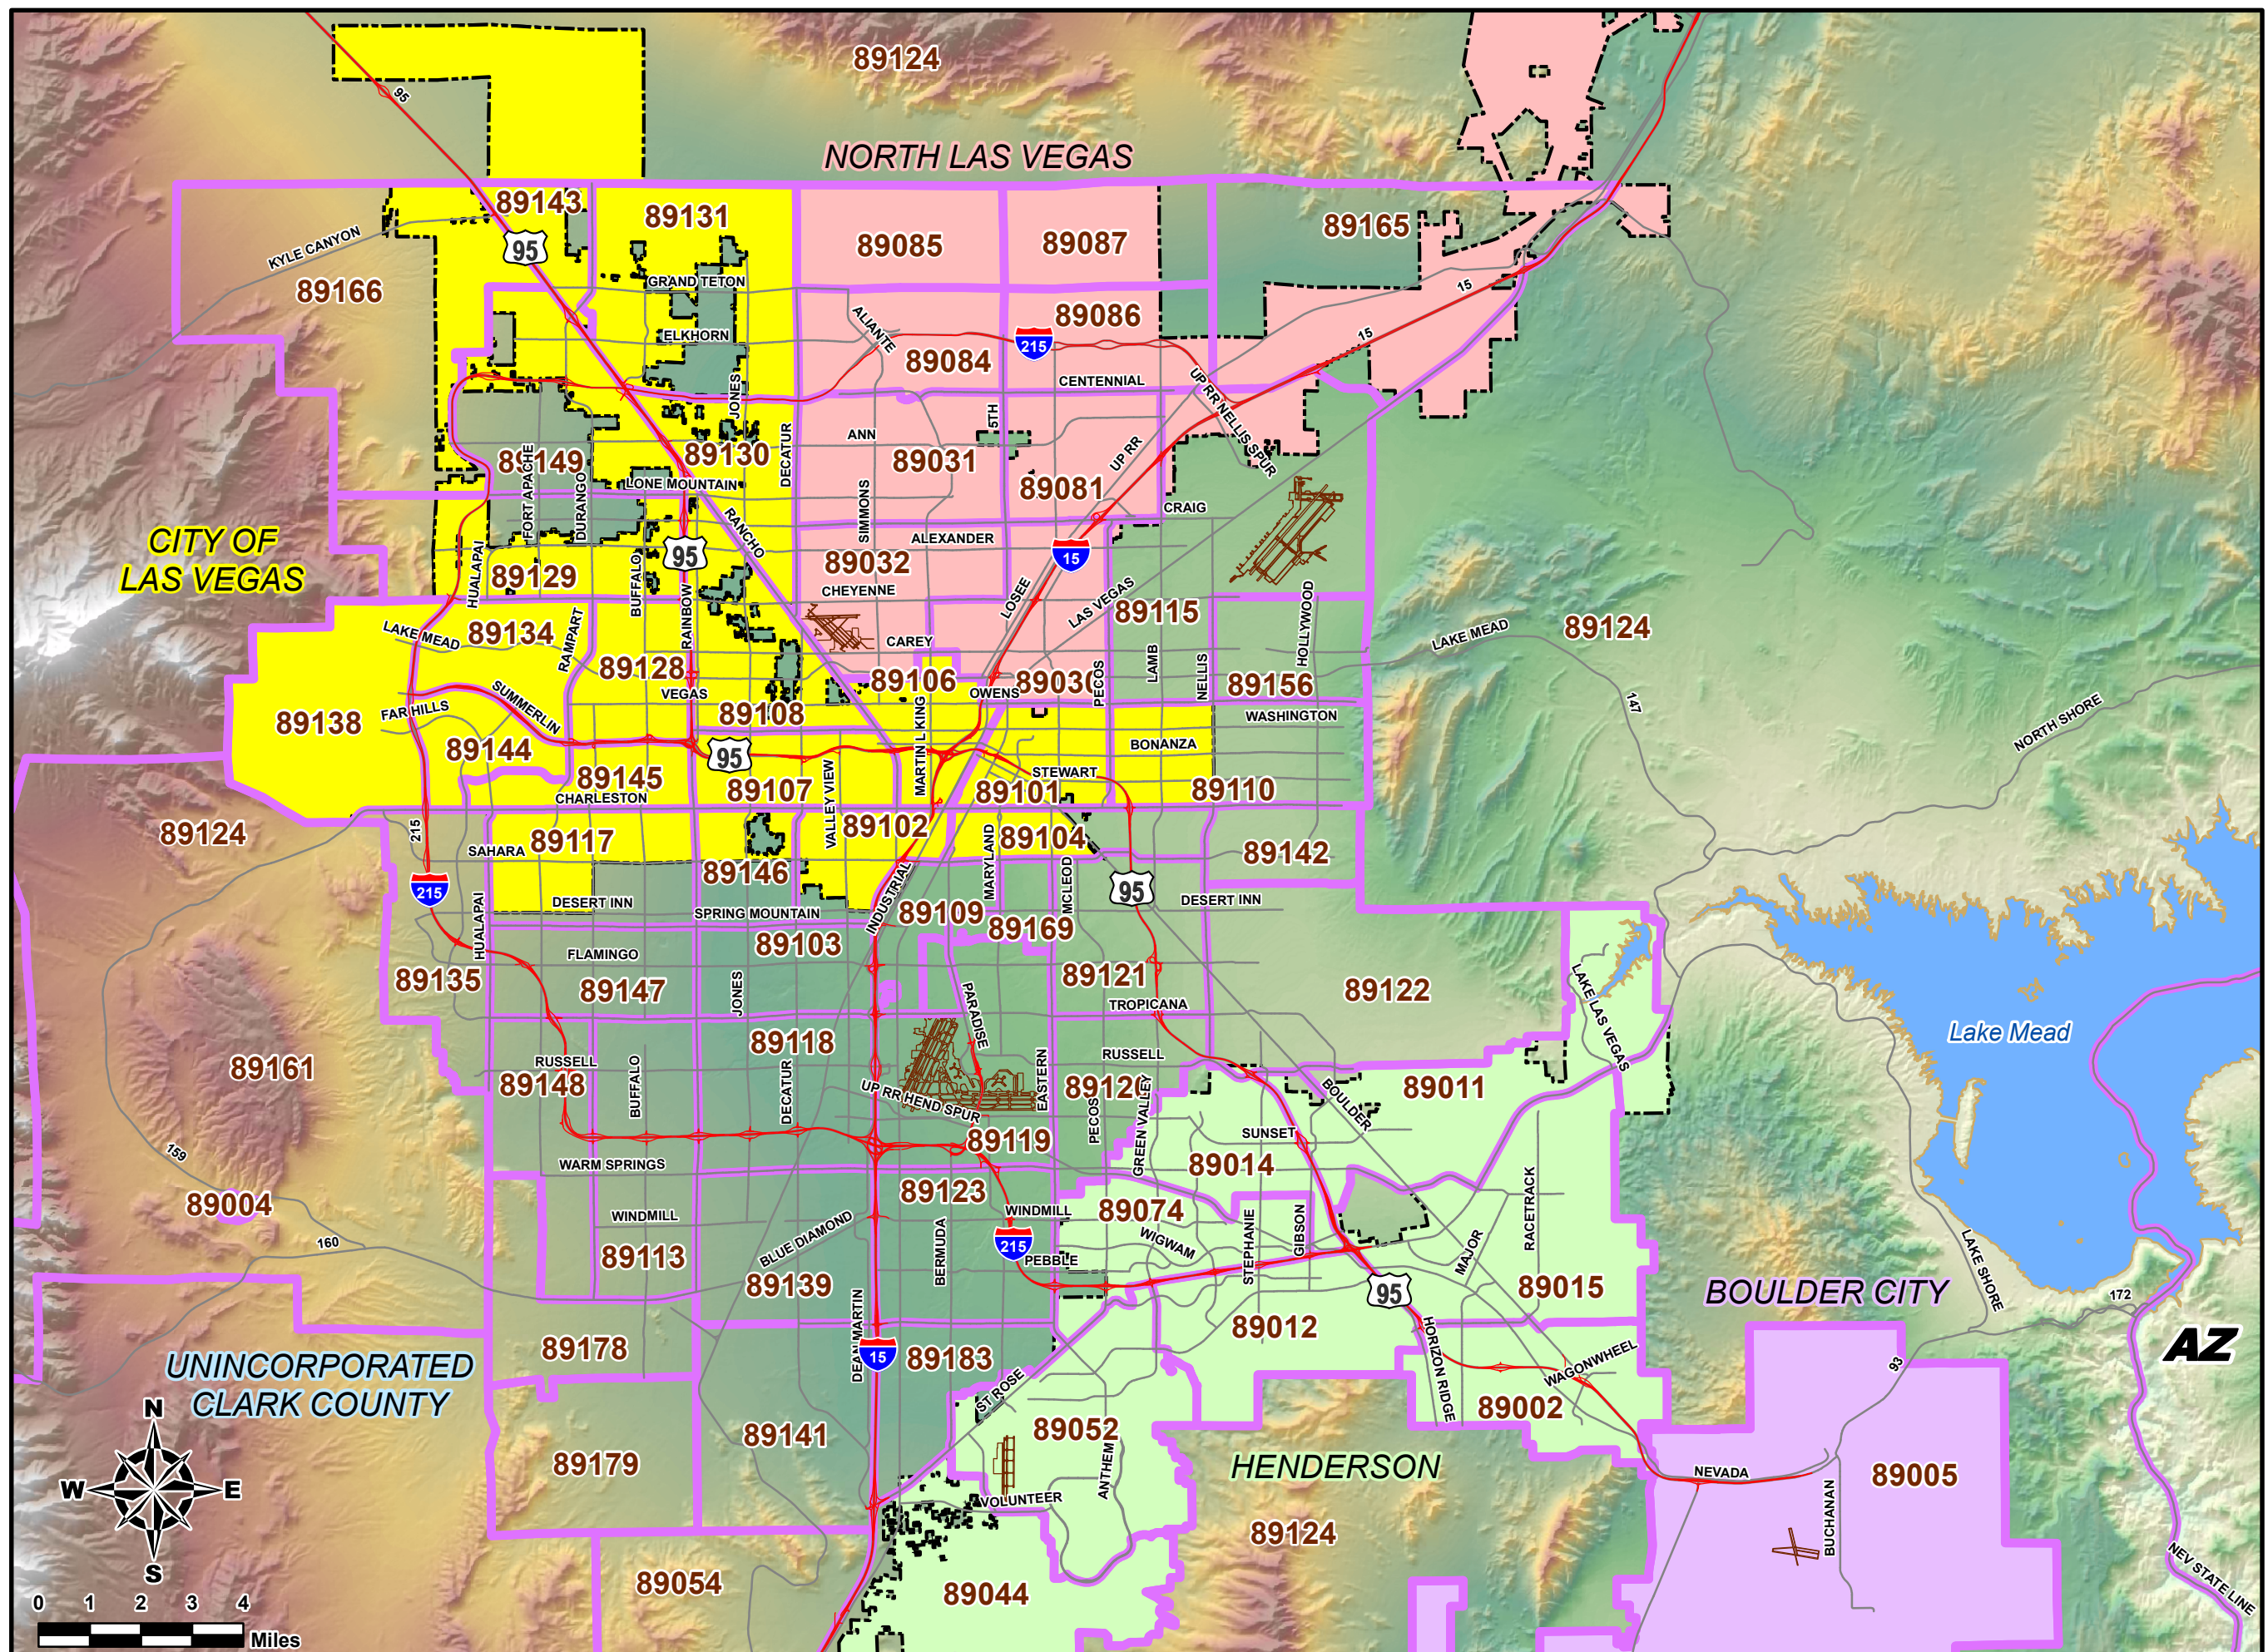

- City of Las Vegas
- North Las Vegas
- Henderson
- Boulder City
- Clark County

City Boundaries

Zip Code Boundaries

LAS VEGAS METRO AREA ZIP CODES

GIS maps are normally produced only to meet the needs of the City. Due to continuous development activity this map is for reference only.

City of Las Vegas